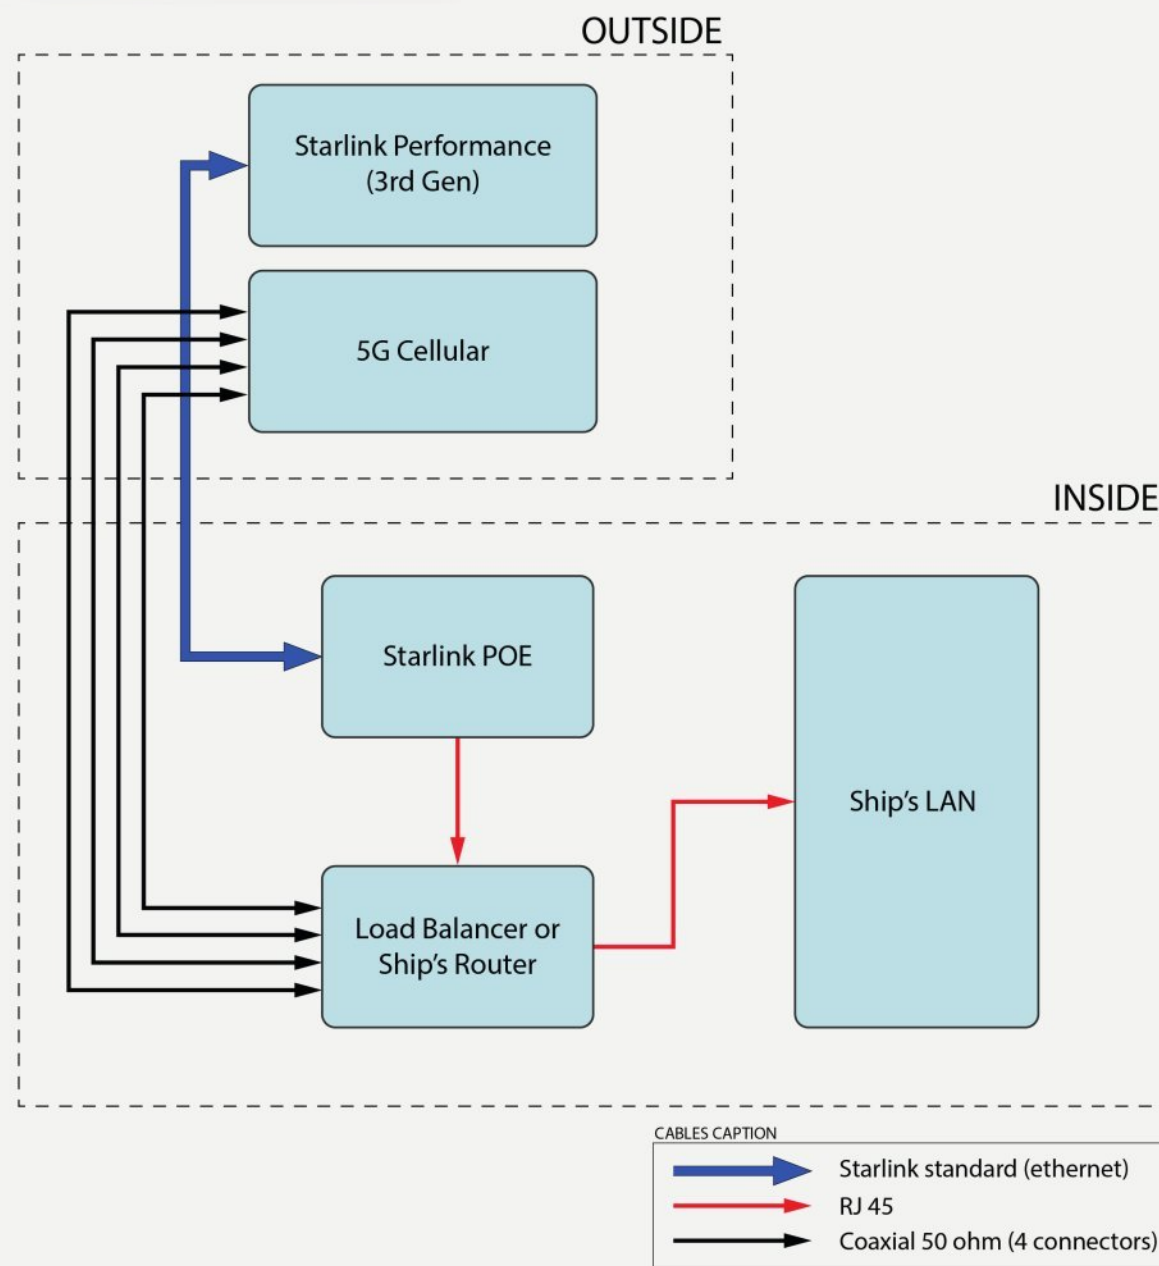

## Starlink Performance Gen3

- 140° view range
- Up to 400 Mbps
- -40° to 60° operativity range

5G Antenna

OVER DECK

BELOW DECK

- Peplink B One 5G router
- 2x Gigabit WAN ports, 4x Gigabit LAN ports, 1x USB-C port
- Two concurrent WiFi bands
- Firewall
- VLAN routing
- Multiple SSID WiFi

Starlink Advanced Power Supply Unit provide a stable connection bridge to the boat system

# Taléo Performance Electrical Connections

**TALÉO**  
PERFORMANCE