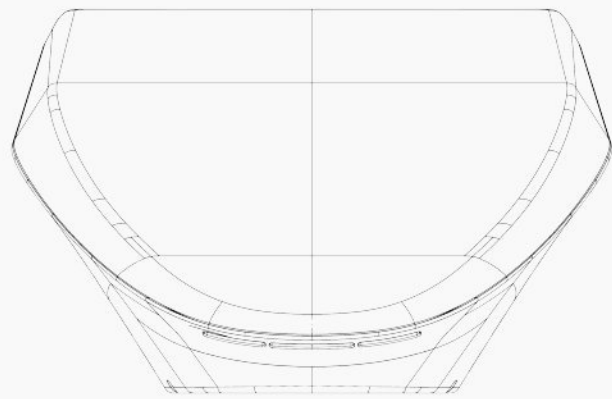

**STARLINK GEN3**

**5G ANTENNA**

## SPECIFICATIONS

LENGTH	_____	949 mm
HEIGHT	_____	313 mm
WIDTH	_____	488 mm
WEIGHT (with antennas)	_____	13,5 kg
WEIGHT (only shell)	_____	8 kg
5G COMPATIBILITY	_____	TAOGLAS
MATERIAL	_____	FIBER GLASS
FINISHING	_____	GELCOAT
PAINTABLE	_____	YES