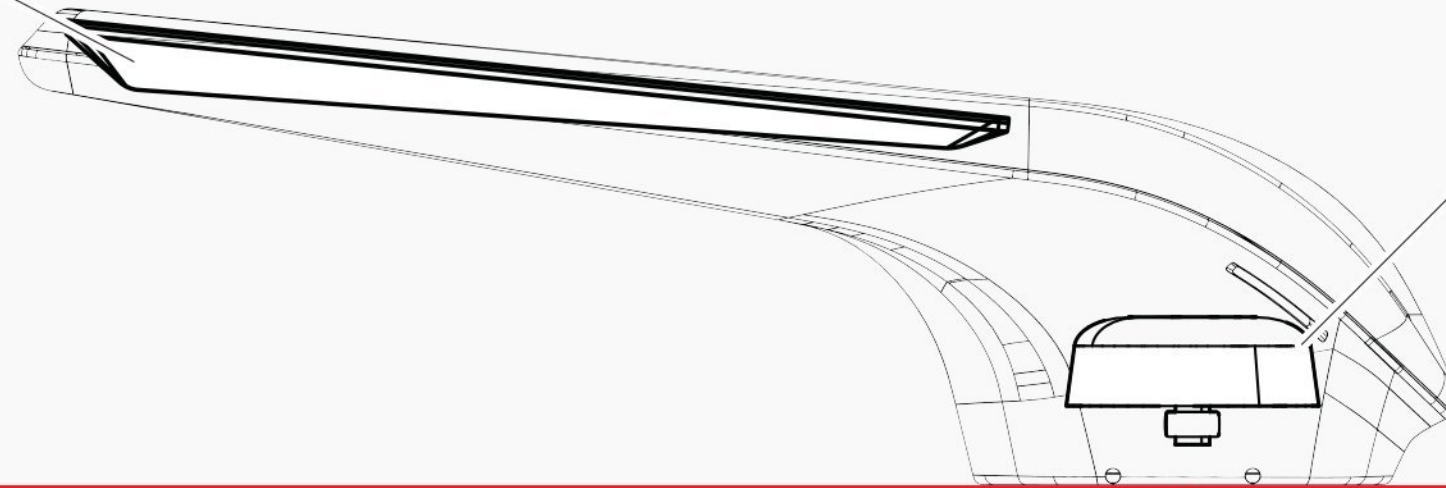

PERFORMANCE

Optimized for high-speed browsing and challenging environments, Taléo Performance ensures uninterrupted data flow.

Starlink Performance Gen3

- 140° view range
- Up to 400 Mbps
- -40° to 60° operativity range

5G Antenna

OVER DECK

BELOW DECK

- Peplink B One 5G router
- 2x Gigabit WAN ports, 4x Gigabit LAN ports, 1x USB-C port
- Two concurrent WiFi bands
- Firewall
- VLAN routing
- Multiple SSID WiFi

Starlink Advanced Power Supply Unit provide a stable connection bridge to the boat system