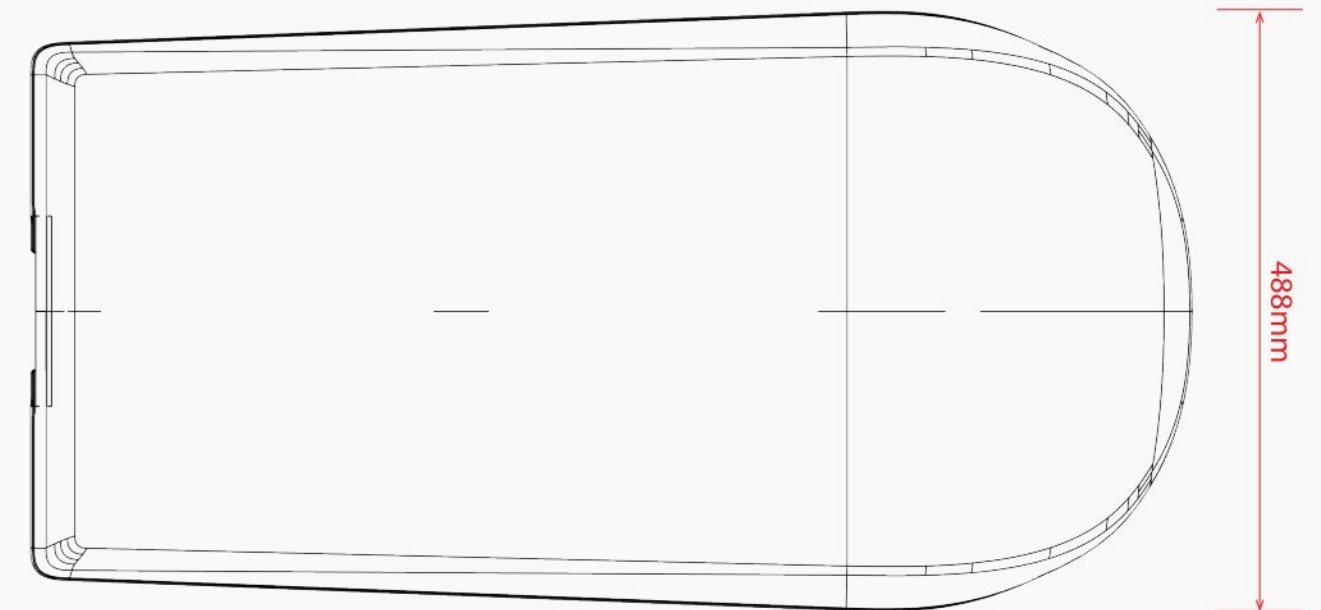

## SPECIFICATIONS

LENGTH	_____	949 mm
HEIGHT	_____	313 mm
WIDTH	_____	488 mm
WEIGHT (with antennas)	_____	13,5 kg
WEIGHT (only shell)	_____	8 kg
5G COMPATIBILITY	_____	TAOGLAS
MATERIAL	_____	FIBER GLASS
FINISHING	_____	GELCOAT
PAINTABLE	_____	YES