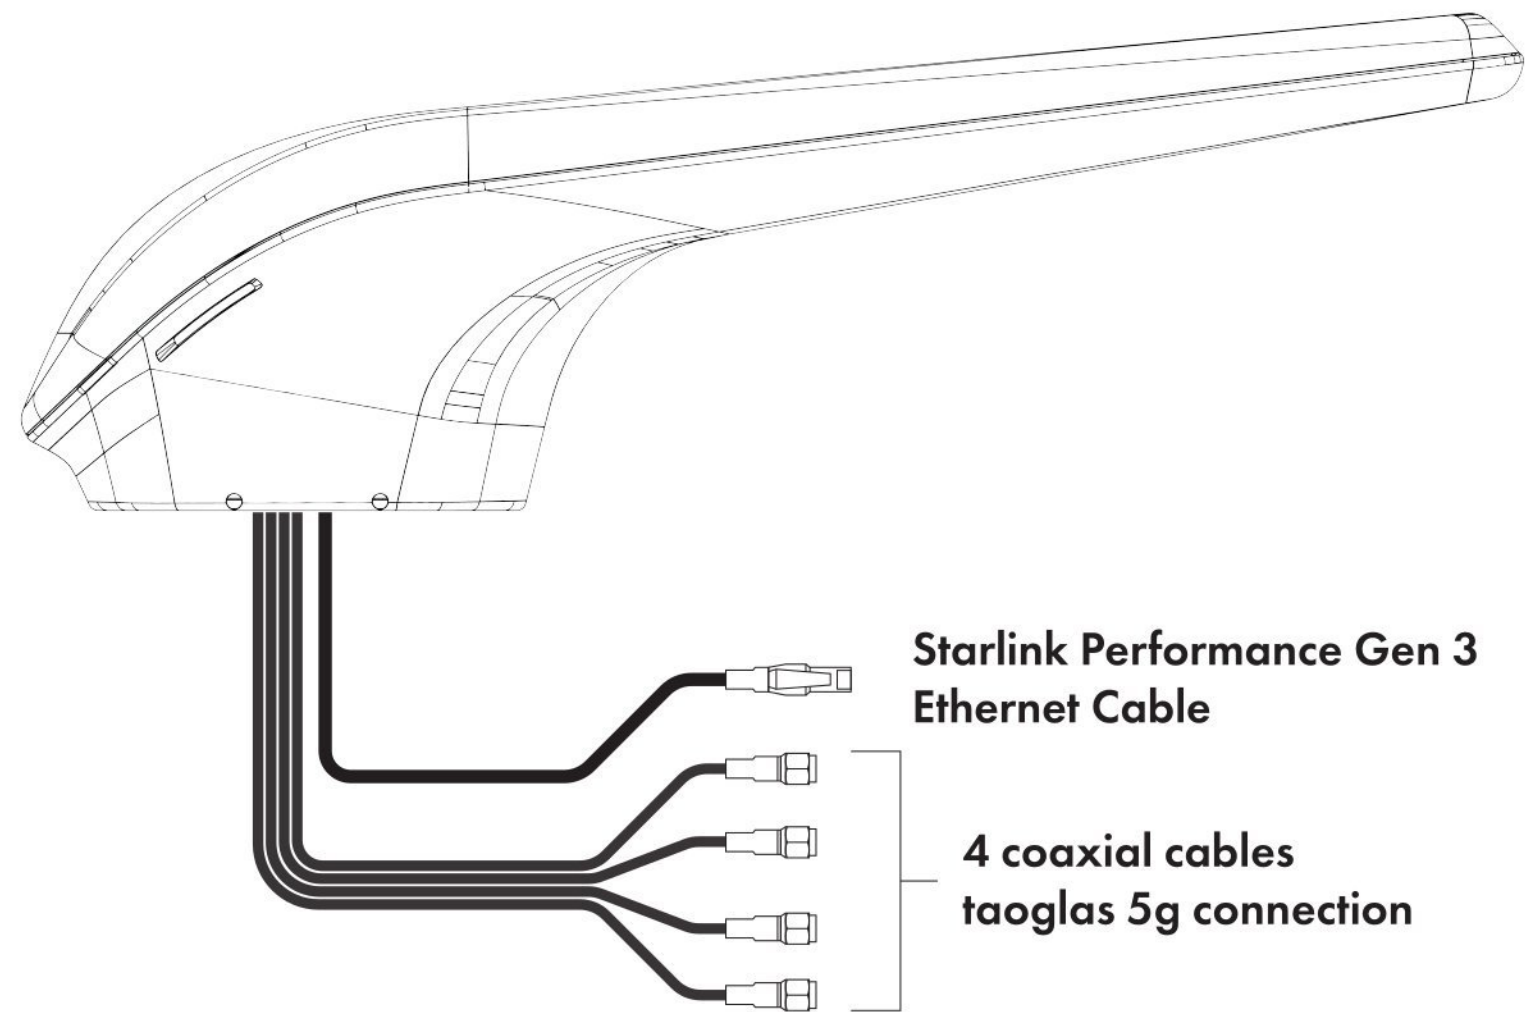

## Starlink Performance Gen3

- 140° view range
- Up to 400 Mbps
- -40° to 60° operativity range

5G Antenna

OVER DECK

BELOW DECK

- Peplink B One 5G router
- 2x Gigabit WAN ports, 4x Gigabit LAN ports, 1x USB-C port
- Two concurrent WiFi bands
- Firewall
- VLAN routing
- Multiple SSID WiFi

Starlink Advanced Power Supply Unit provide a stable connection bridge to the boat system

# Taléo Performance Electrical Connections

**TALÉO**  
PERFORMANCE