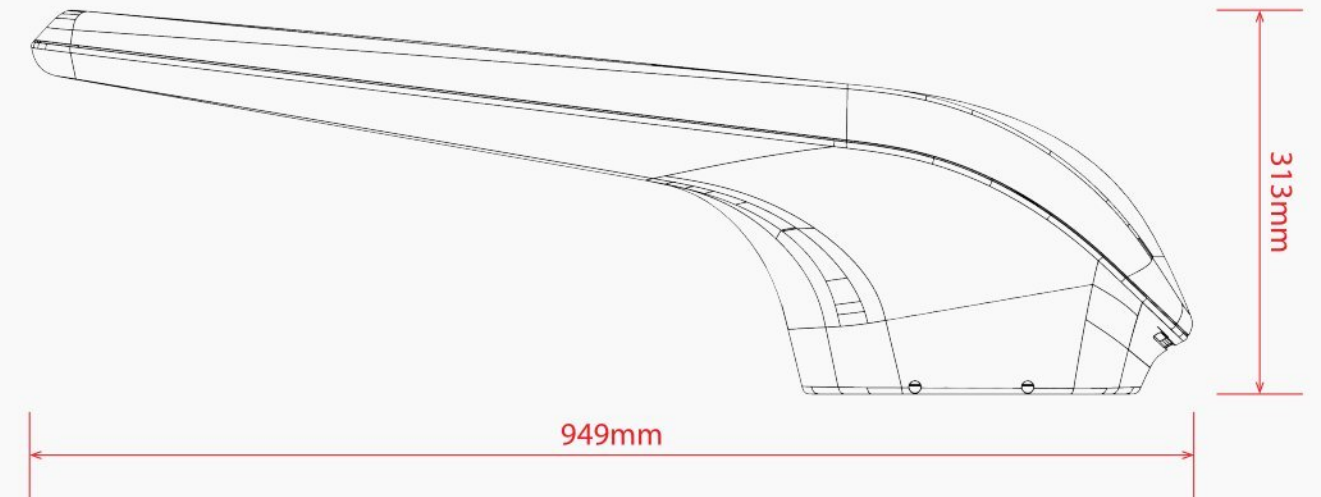

**STARLINK GEN3**

**5G ANTENNA**

## SPECIFICATIONS

LENGTH	_____	949 mm
HEIGHT	_____	313 mm
WIDTH	_____	488 mm
WEIGHT (with antennas)	_____	13,5 kg
WEIGHT (only shell)	_____	8 kg
5G COMPATIBILITY	_____	TAOGLAS
MATERIAL	_____	FIBER GLASS
FINISHING	_____	GELCOAT
PAINTABLE	_____	YES