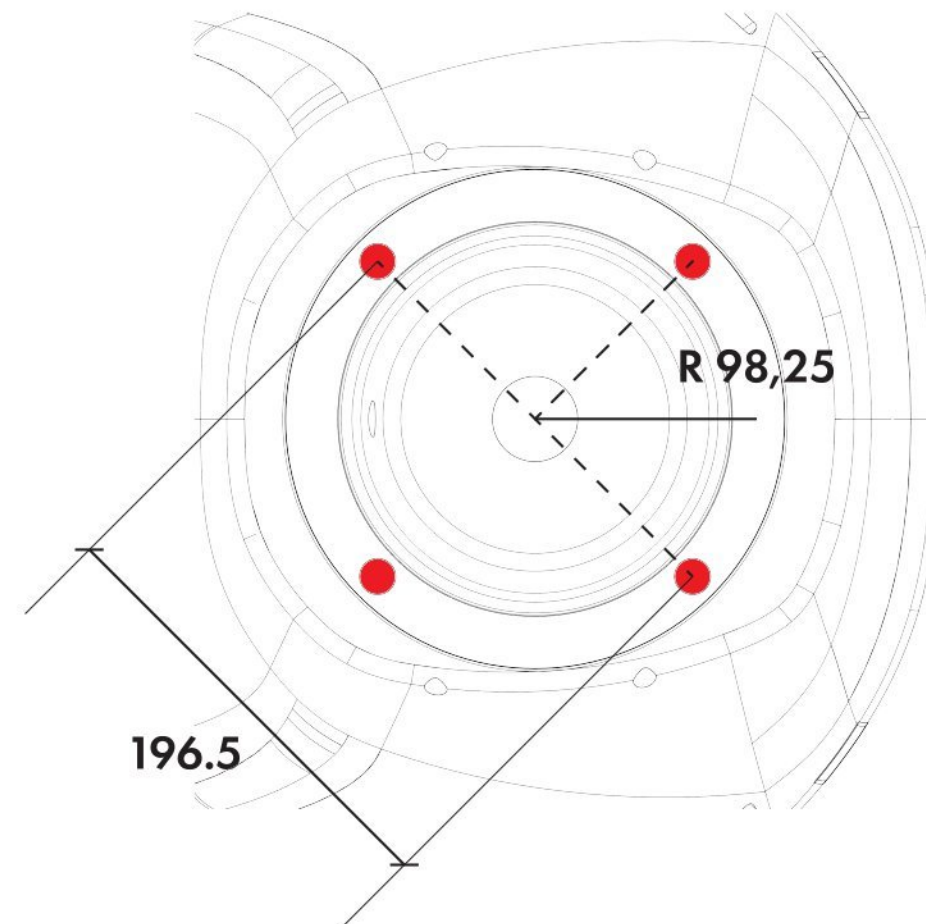

MOUNTING PATTERN