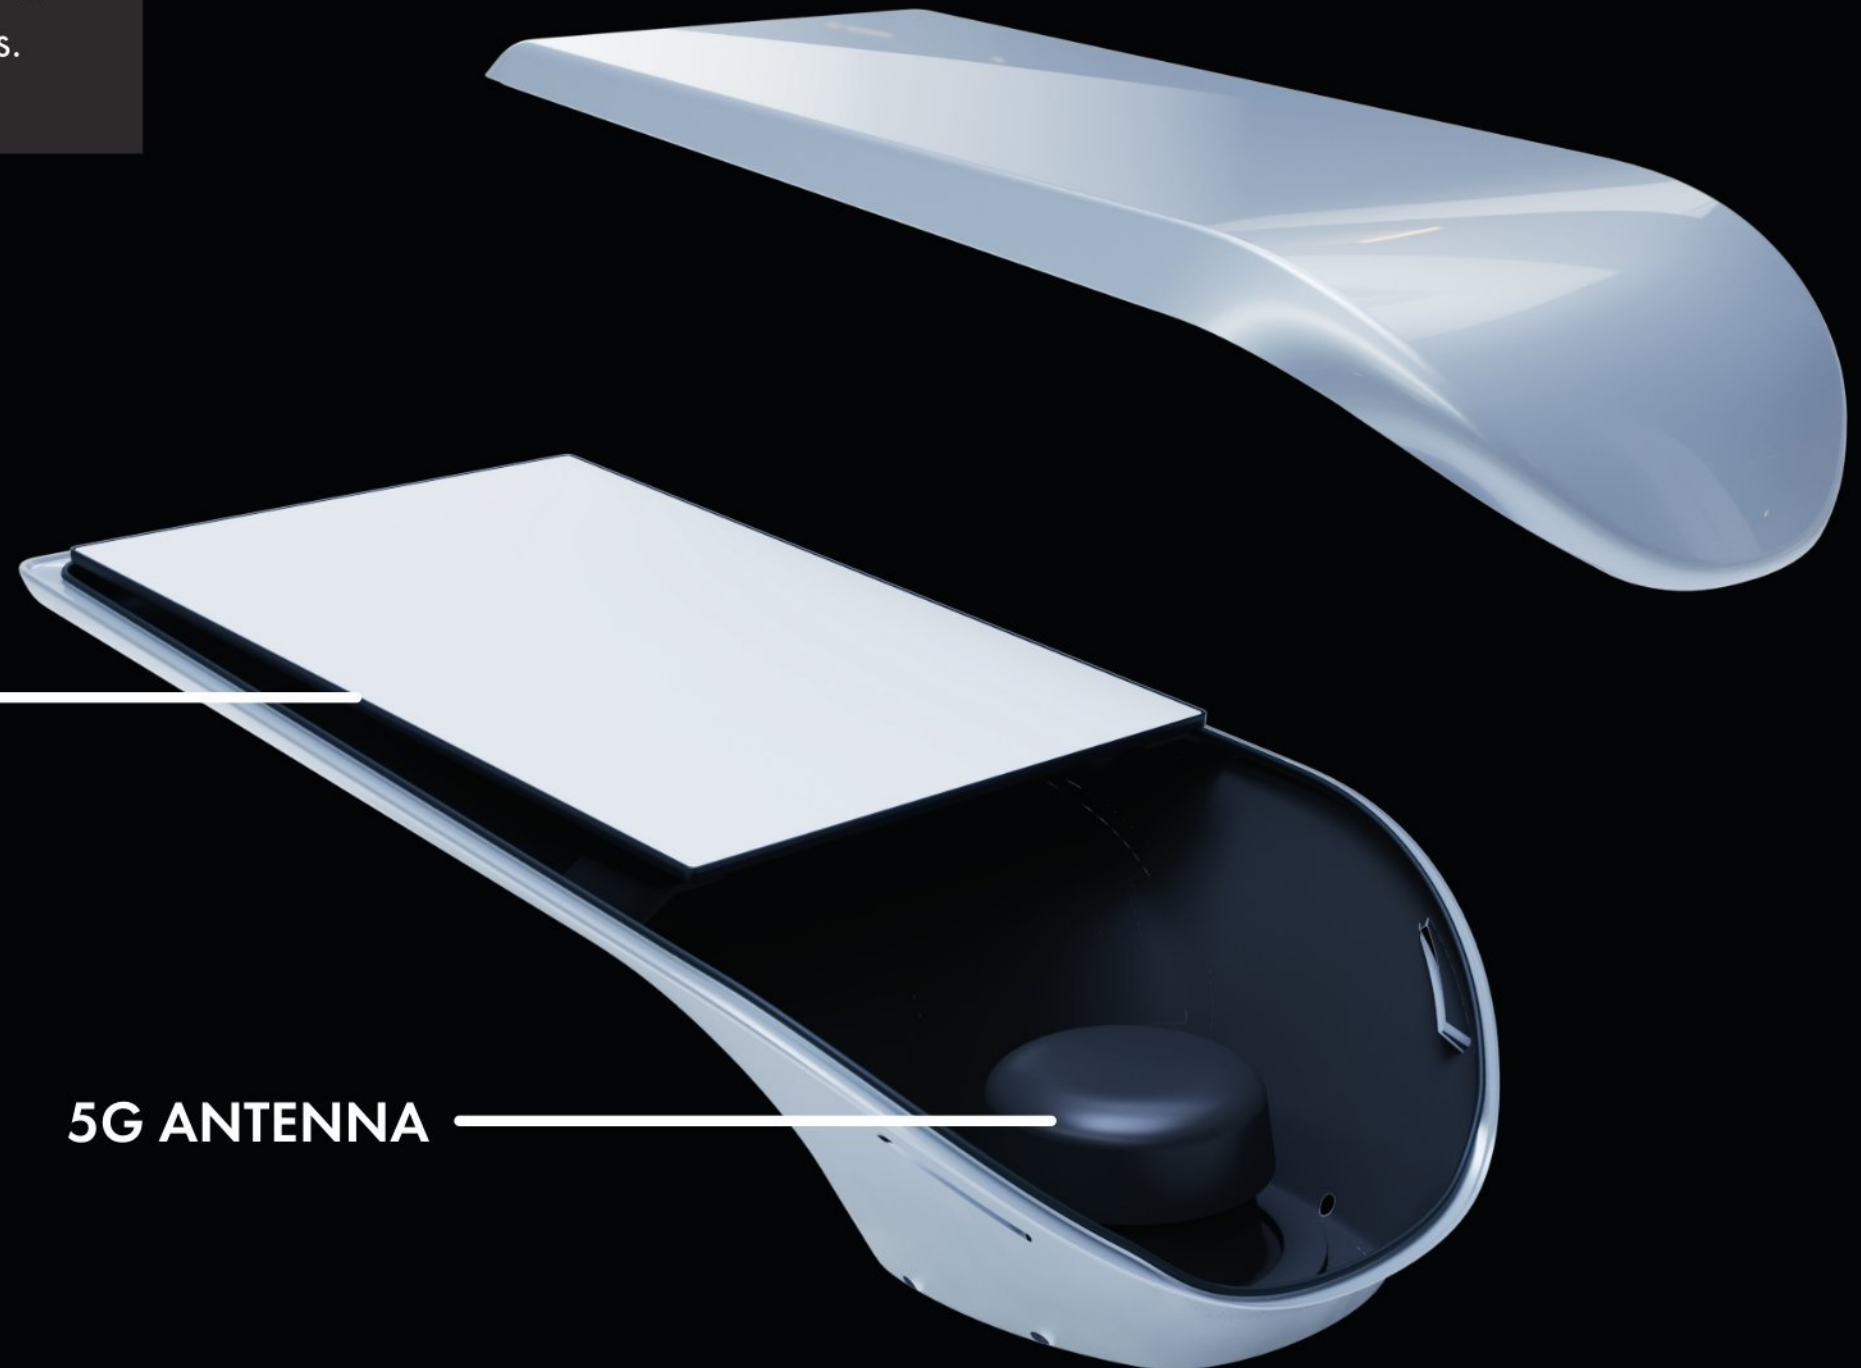

TECHNOLOGY

Dual Antennae. A Unique solution.

Integrating 5G and Starlink Gen 3 LEO into a single platform, the Taléo Performance delivers high-speed, low-latency connectivity — from coastal cruising to transoceanic passages.

STARLINK GEN3

5G ANTENNA