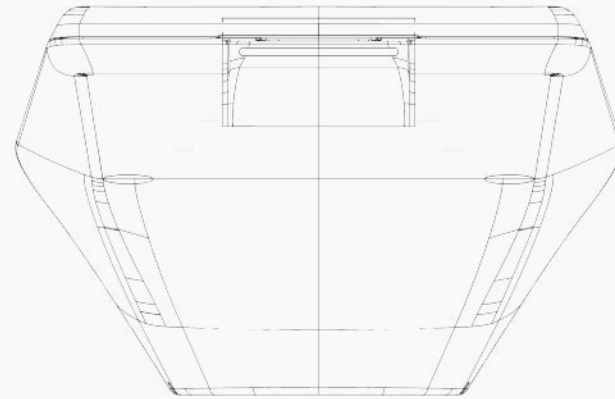

## SPECIFICATIONS

LENGTH	_____	949 mm
HEIGHT	_____	313 mm
WIDTH	_____	488 mm
WEIGHT (with antennas)	_____	13,5 kg
WEIGHT (only shell)	_____	8 kg
5G COMPATIBILITY	_____	TAOGLAS
MATERIAL	_____	FIBER GLASS
FINISHING	_____	GELCOAT
PAINTABLE	_____	YES